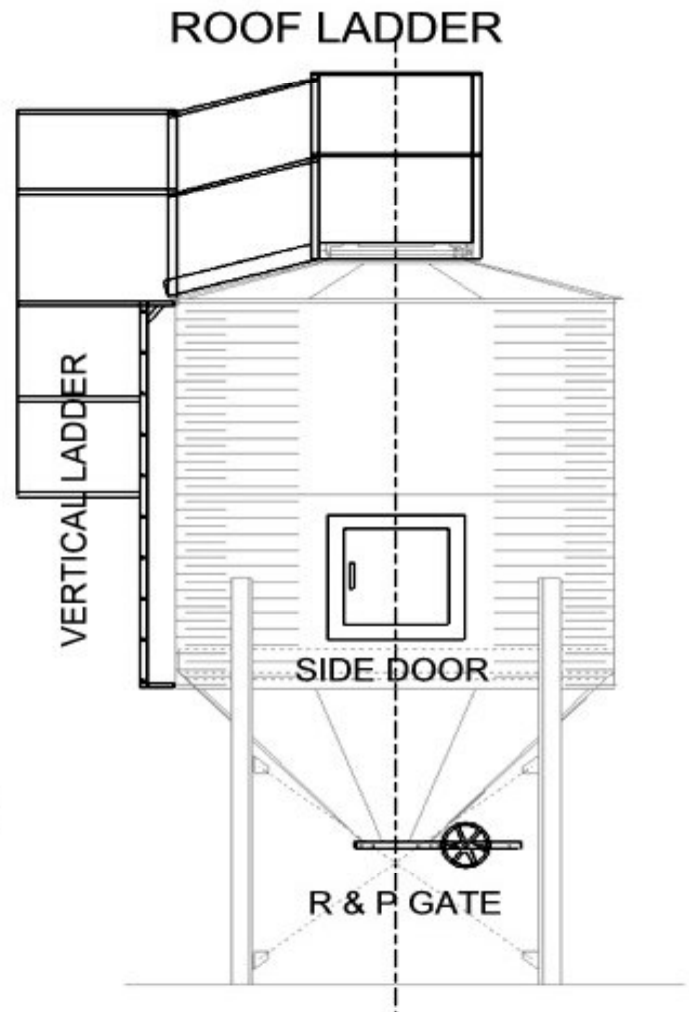

ALL MODELS £ 196.00

EAVES ACCESS HATCH

ALL MODELS £ 68.00

SIDE WALL DOOR

ALL MODELS £ 228.00

30 DEGREE PITCH ROOF

2.0M DIA HOPPER	+ £ 110.00 to list price
2.5M DIA HOPPER	+ £ 122.00
3.0M DIA HOPPER	+ £ 136.00
4.0M DIA HOPPER	+ £ 151.00